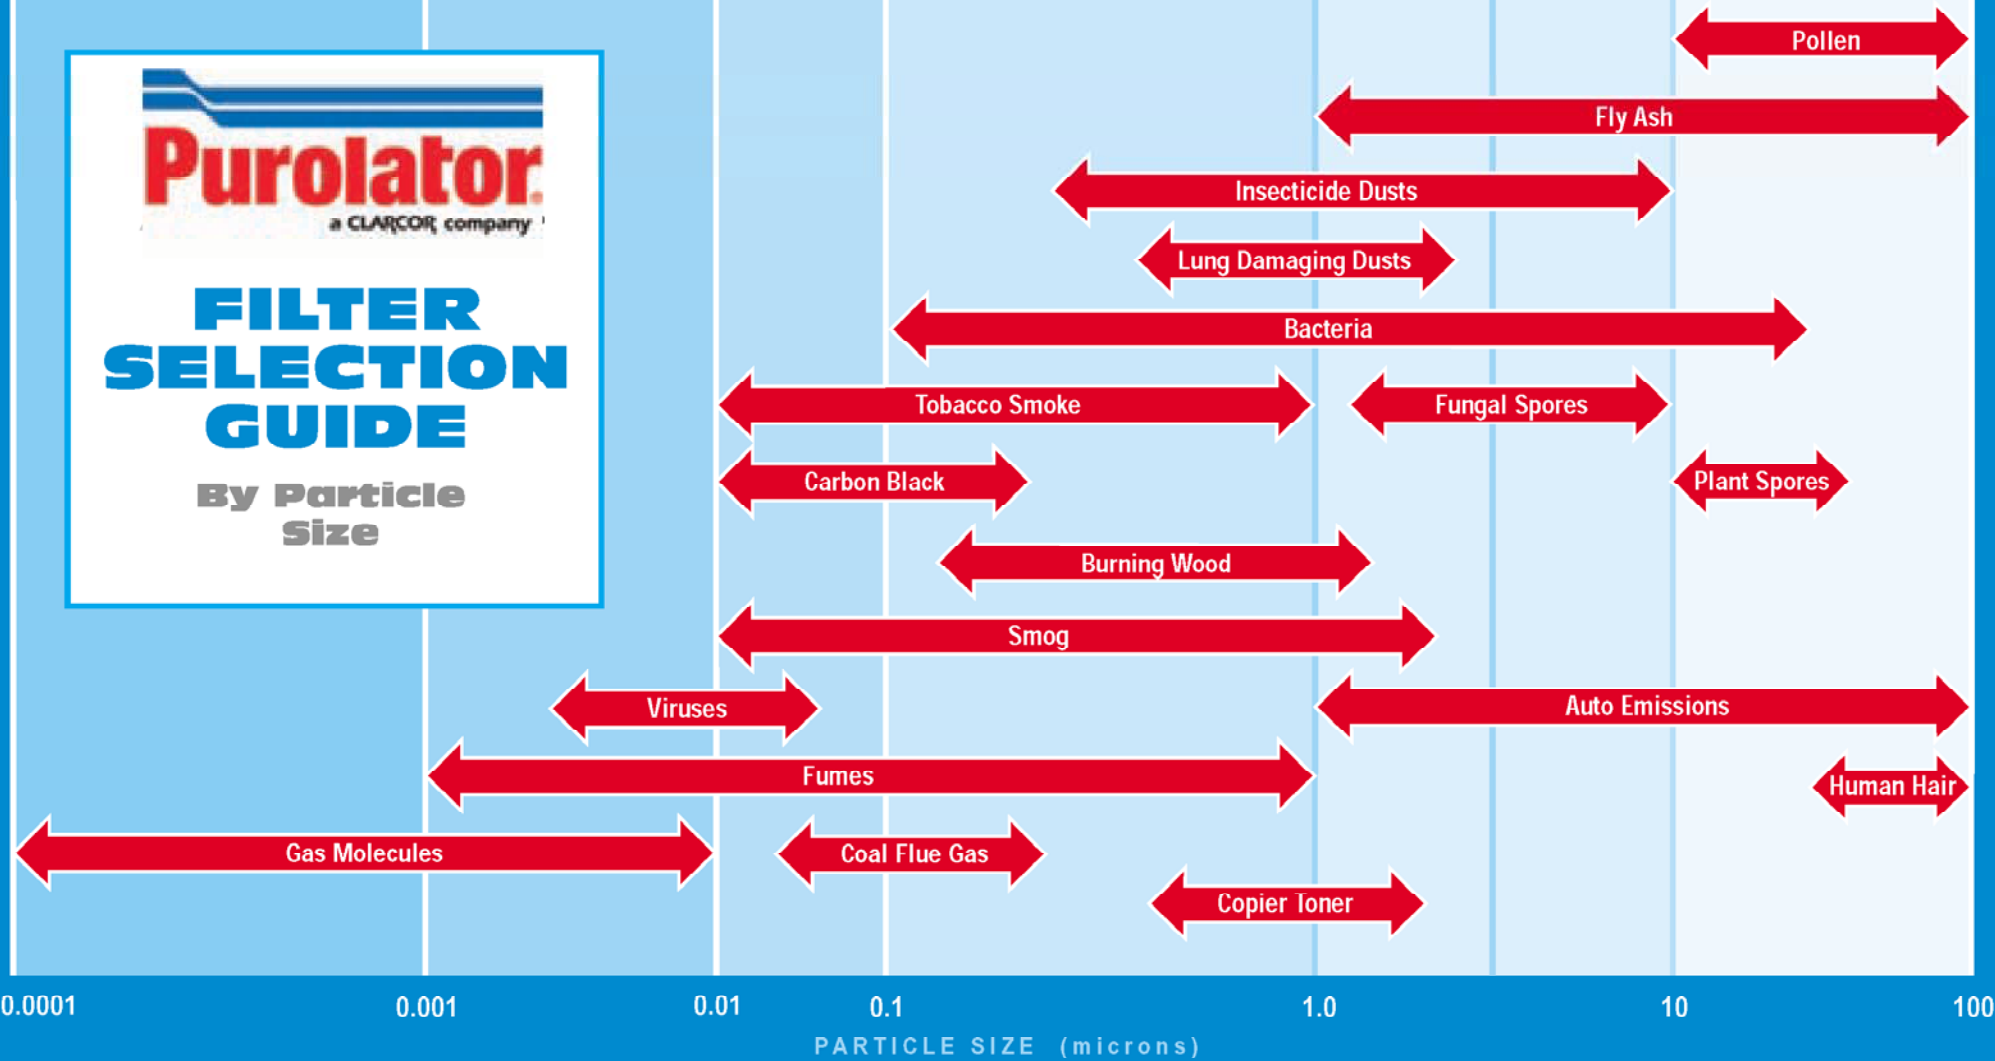

Purolator
a CLARCOR company

FILTER SELECTION GUIDE

By Particle Size

GAS PHASE FILTRATION

HEPA/ULPA FILTERS

HIGH EFFICIENCY ASHRAE

LOW EFFICIENCY ASHRAE

ROUGHING FILTERS